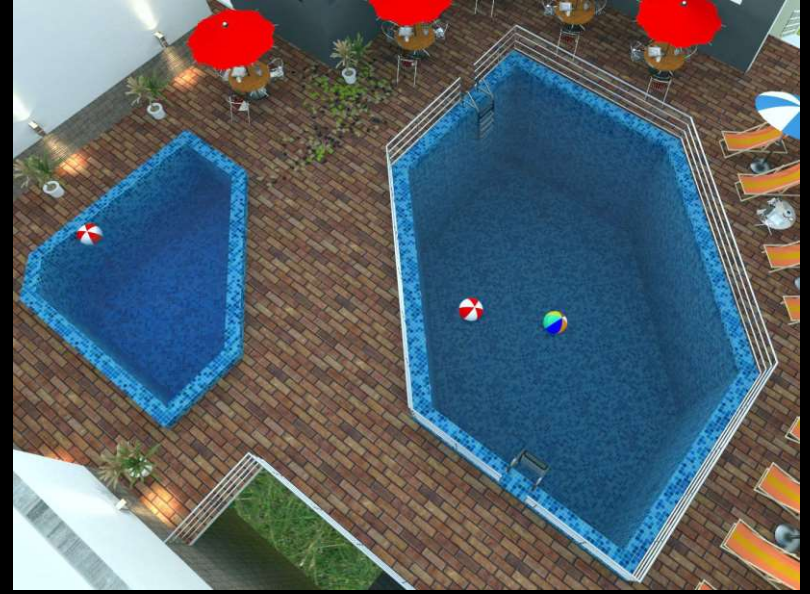

Projects

REDESIGN & RENOVATION WORKS COWLSO RETIREMENT VILLA, LAGOS

Project Status - Completed

Projects

RENOVATION WORKS, POOL CONSTRUCTION & OUTDOOR LOUNGE
CVILLA RESORT, LEKKI, LAGOS

Project Status - Completed