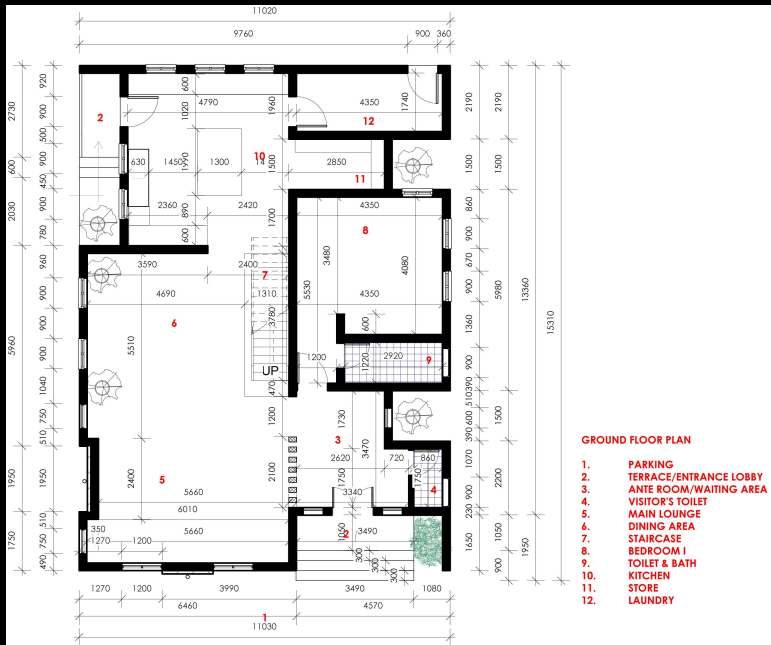

Projects

Project Status - Construction Ongoing

PRIVATE RESIDENCE
LEKKI, LAGOS

Projects

Project Status - Construction Ongoing

**PRIVATE RESIDENCE
LEKKI, LAGOS**

PRIVATE RESIDENCE
LEKKI, LAGOS

**PRIVATE RESIDENCE
LEKKI, LAGOS**