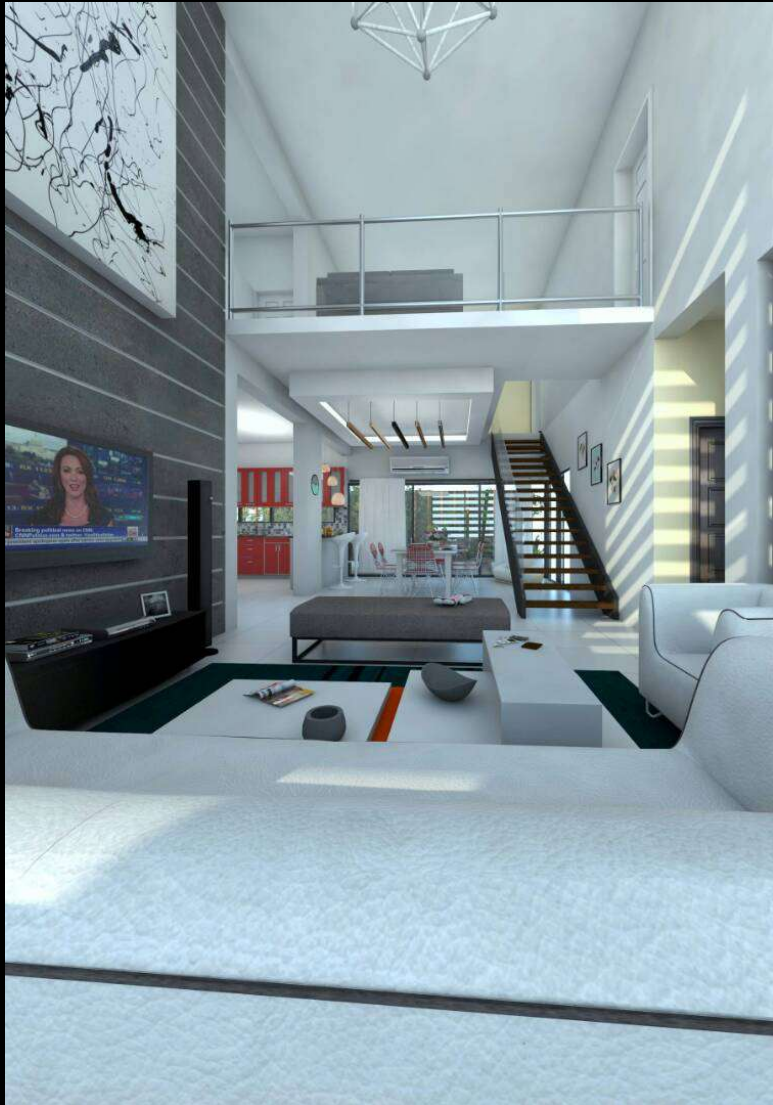

Project Status - Construction Ongoing

PRIVATE RESIDENCE
LEKKI, LAGOS

Projects