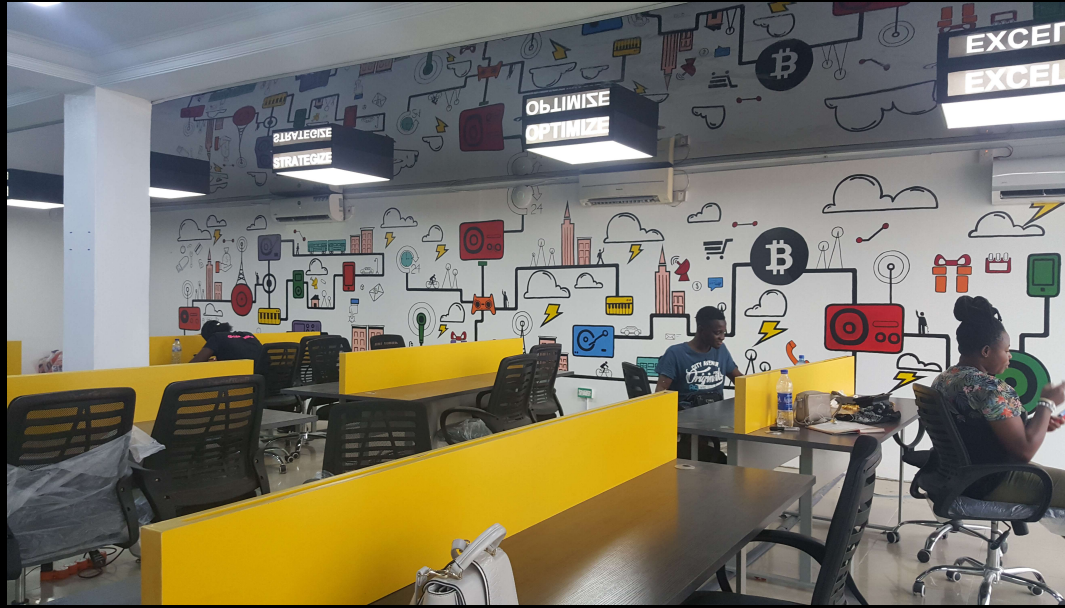

Project Status - Construction Completed

OFFICE REDESIGN & FITOUT
LEKKI, LAGOS