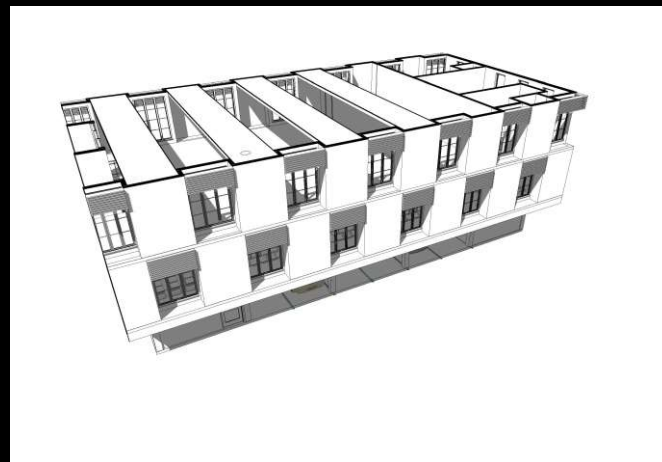

Projects

Project Status - Construction Ongoing

**12 UNITS OF 4 BEDROOM TOWNHOUSES
ROYAL PALMS ESTATE, LAGOS**

Projects

Project Status - Completed

Projects

Project Status - Completed

MULTIPURPOSE SPORTS CENTRE ABRAHAM ADESANYA LEKKI, LAGOS