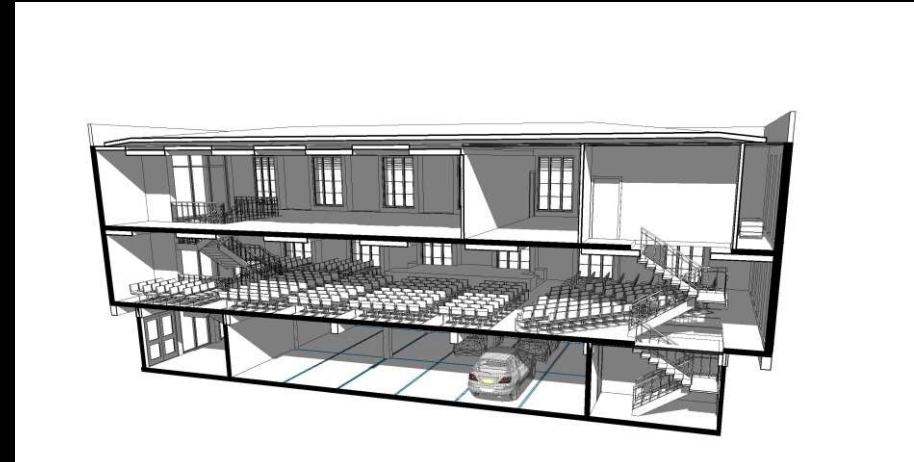

Projects

Project Status - Construction Ongoing

**12 UNITS OF 4 BEDROOM TOWNHOUSES
ROYAL PALMS ESTATE, LAGOS**

Projects

Project Status - Completed

Projects

Project Status - Completed

MULTIPURPOSE SPORTS CENTRE ABRAHAM ADESANYA LEKKI, LAGOS