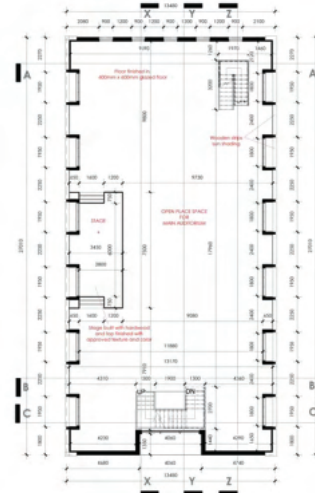

DOMINION FAITH INT'L CHURCH