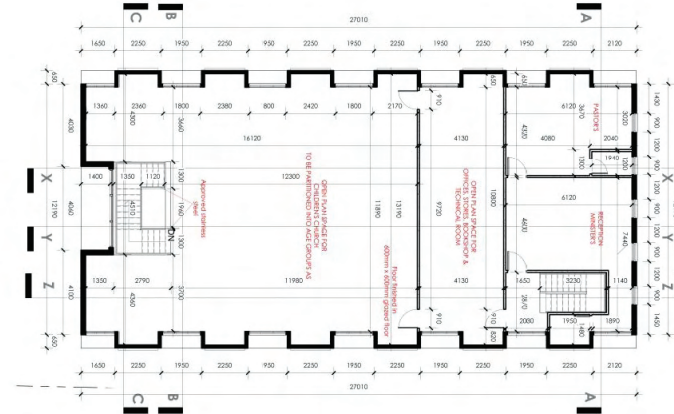

DOMINION FAITH INT'L CHURCH