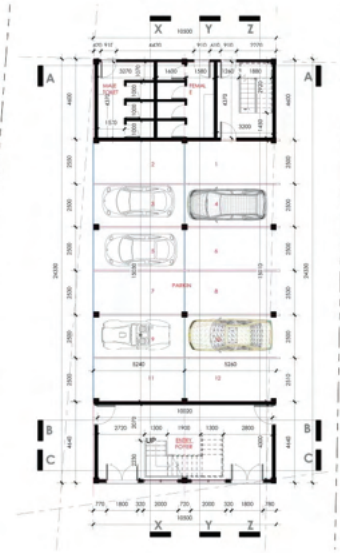

DOMINION FAITH INT'L CHURCH