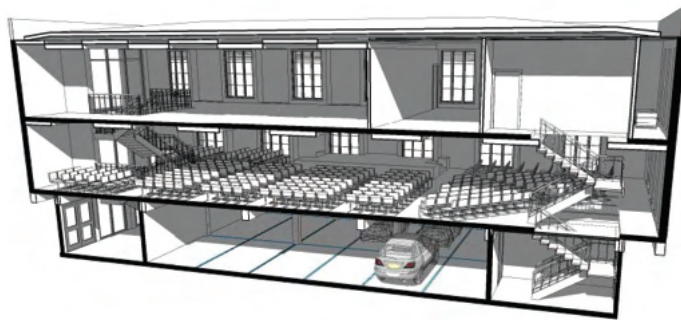

DOMINION FAITH INT'L CHURCH